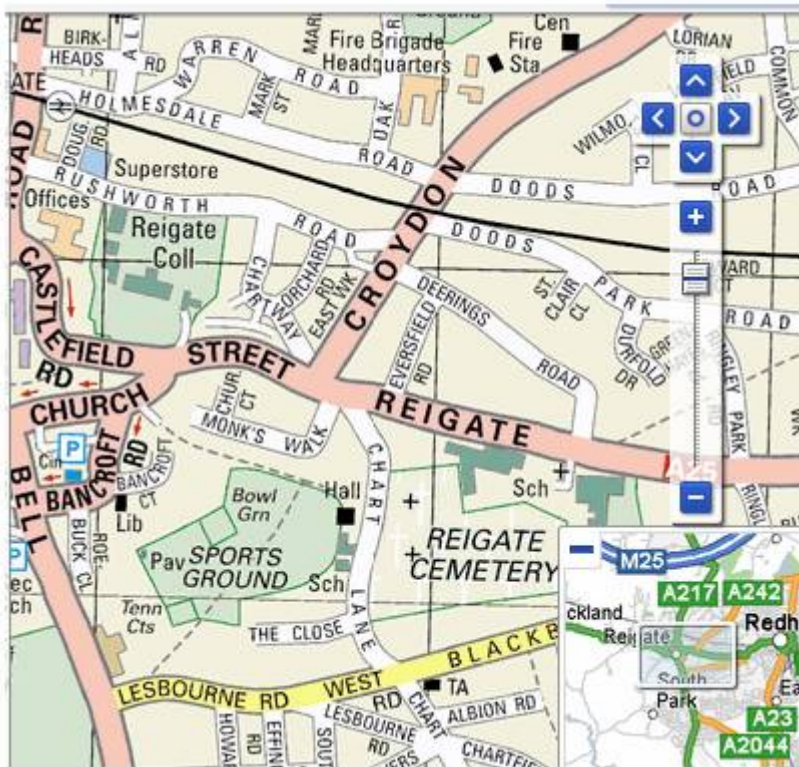

## Location and Travel

### Map of Reigate showing position of Reigate College

#### Postal address:

Reigate Sixth Form College, Castlefield Road, Reigate, Surrey, RH2 0SD

#### Location:

Between Castlefield Road and Rushworth Road in central Reigate, close to Reigate Station, bus routes and the M25.

Entrance on foot from Castlefield Road and Rushworth Road.