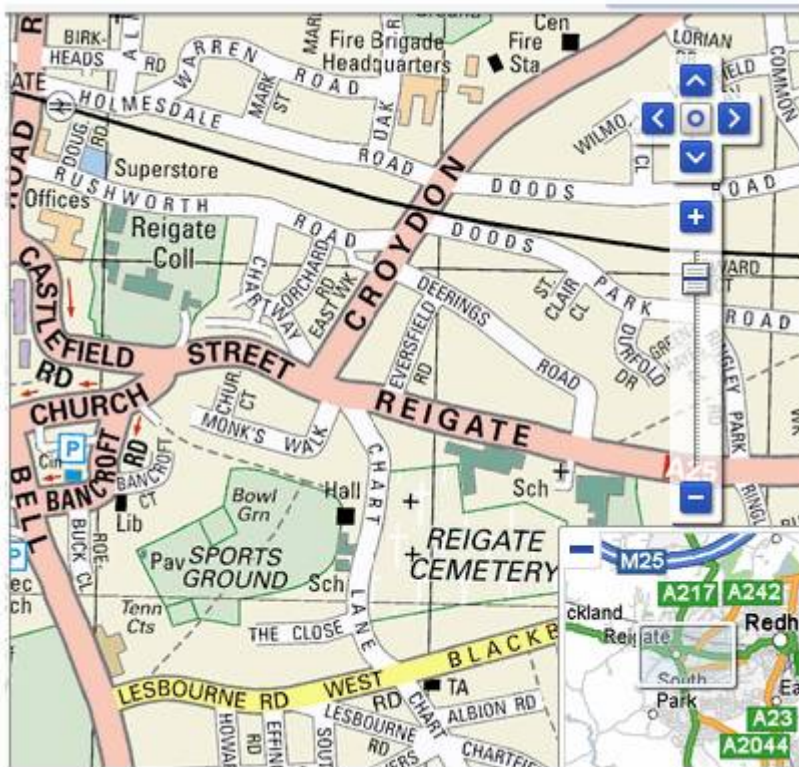

Location and Travel

Map of Reigate showing position of Reigate College

Postal address:

Reigate Sixth Form College, Castlefield Road, Reigate, Surrey, RH2 0SD

Location:

Between Castlefield Road and Rushworth Road in central Reigate, close to Reigate Station, bus routes and the M25.

Entrance on foot from Castlefield Road and Rushworth Road.

Parking:

The staff car park is accessed from the Rushworth Road entrance. There is disabled parking and some visitor parking at both entrances.

Reigate College has excellent communication links. Students are able to travel from Surrey and the adjoining areas of Croydon and Sutton in the north, West Sussex in the south and Kent in the east.

Train services from Reigate Station run to:

- Dorking and Guildford
- Redhill for services to Brighton, Croydon, London and Tonbridge

Junction 8 of the M25 is a short distance north on the A217.